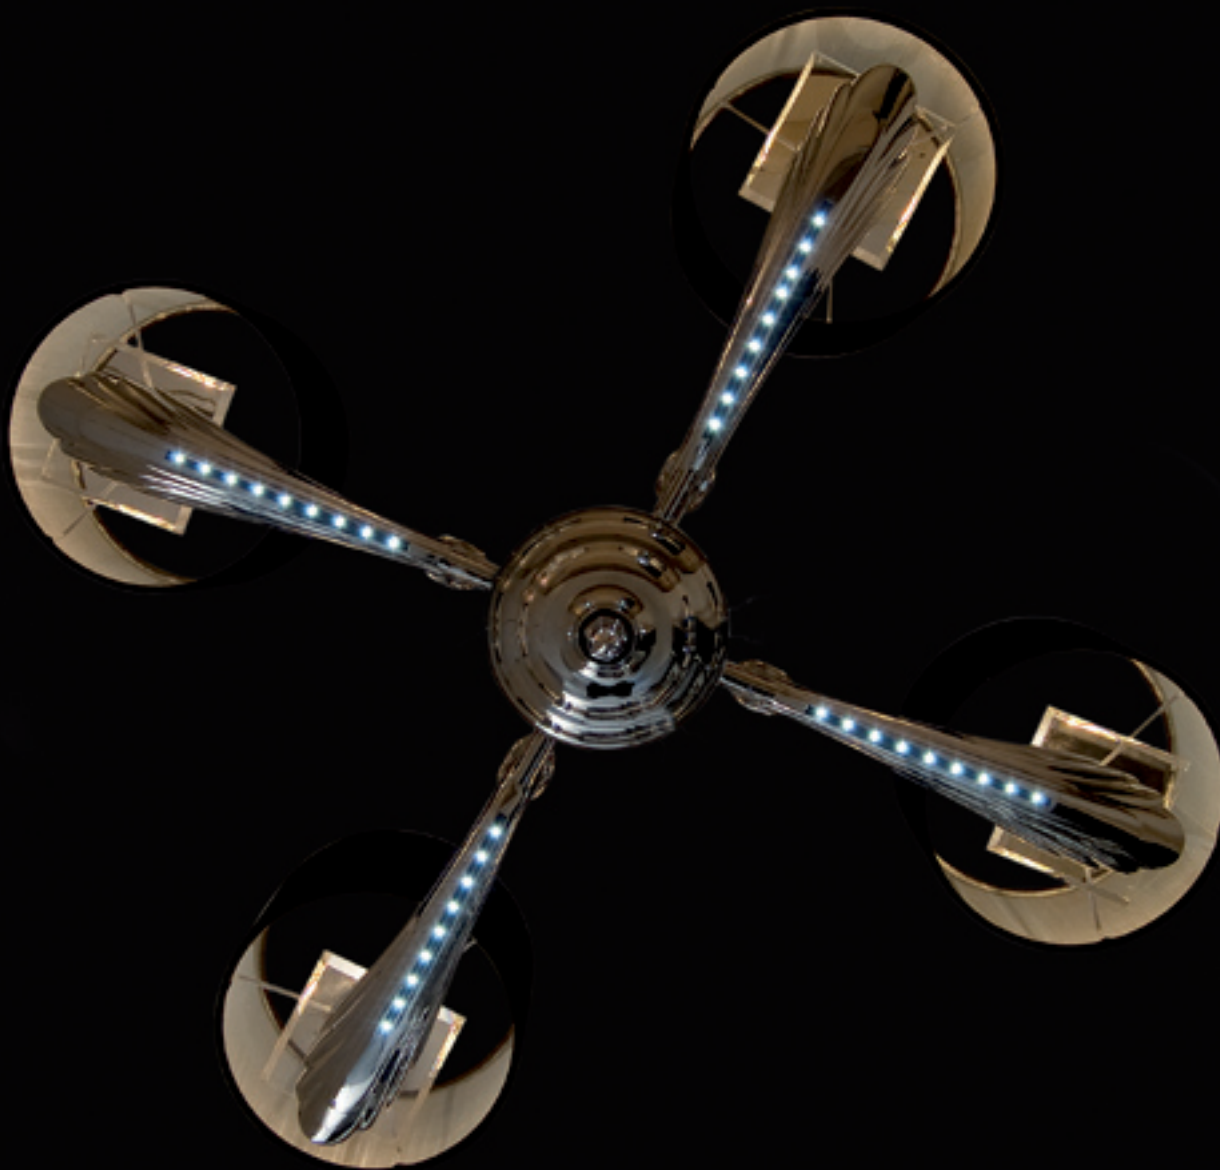

ASIA
ASIA by marco pagani
collection

ASIA
ASIA by marco pagani
collection

ASIA AS collection

by marco pagani

Max 4 x 9W
E14 ES
4 LED X 1W
DRIVER INCLUSO

Art: L1201404L/CR/PNA
Ø cm 80 - H. cm 35/70

CROMO CR

NERO Ø20 PN
(paralume cinesino)

NERO/ARGENTO
Ø20 PNA